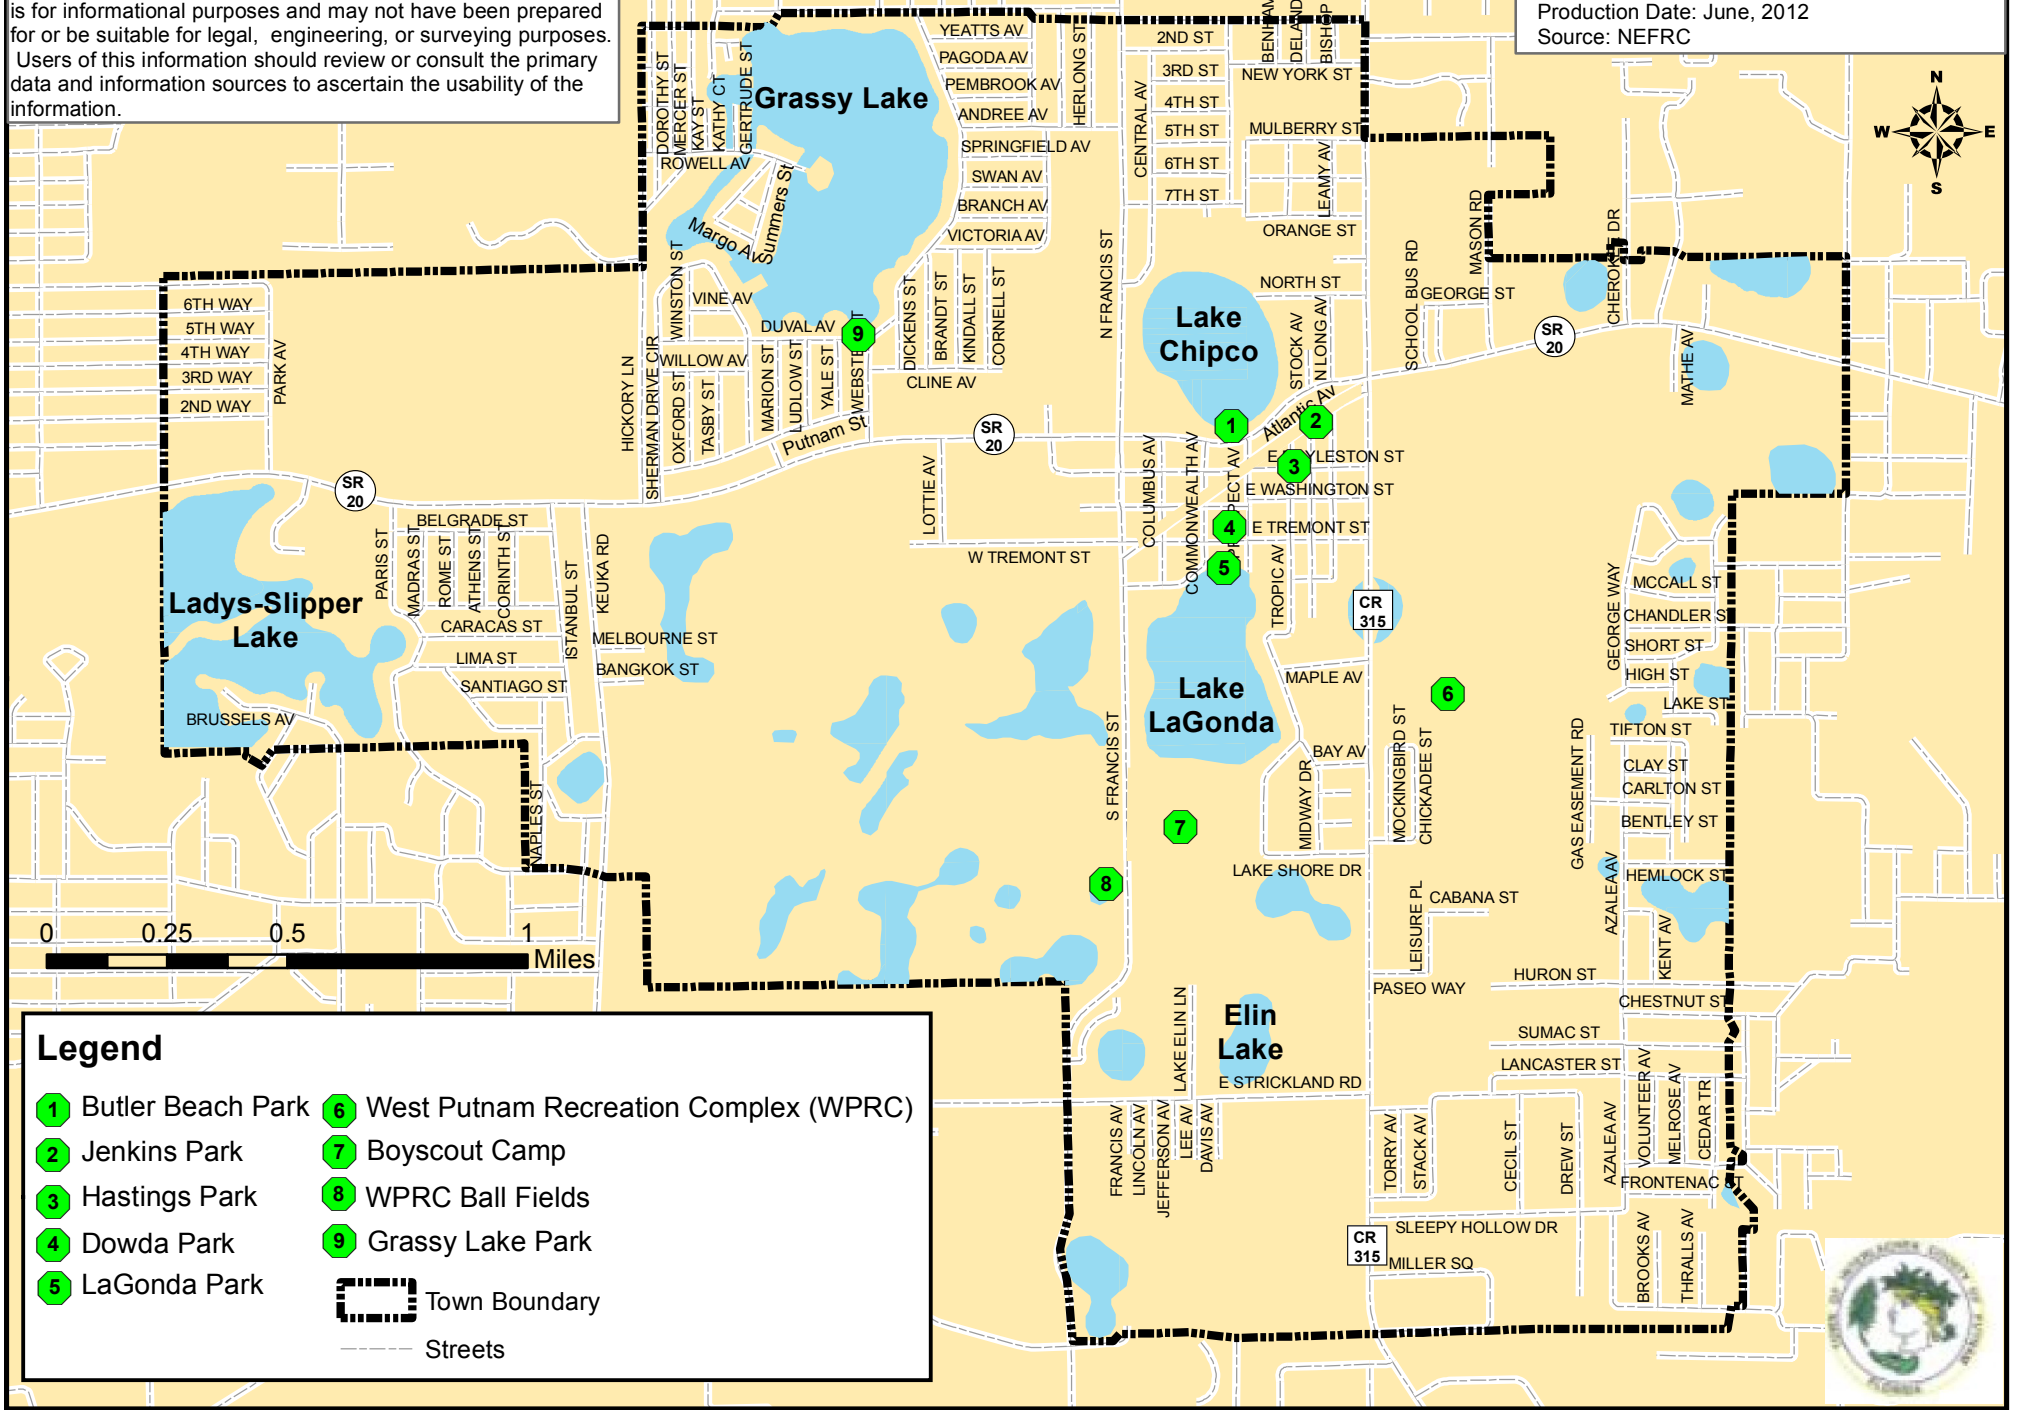

# TOWN OF INTERLACHEN

## PARKS AND RECREATION FACILITIES

This map is for reference use only. Data provided are from multiple sources with varying levels of accuracy. This product is for informational purposes and may not have been prepared for or be suitable for legal, engineering, or surveying purposes. Users of this information should review or consult the primary data and information sources to ascertain the usability of the information.

### Legend

- 1 Butler Beach Park
- 2 Jenkins Park
- 3 Hastings Park
- 4 Dowda Park
- 5 LaGonda Park
- 6 West Putnam Recreation Complex (WPRC)
- 7 Boyscout Camp
- 8 WPRC Ball Fields
- 9 Grassy Lake Park
- Town Boundary
- Streets